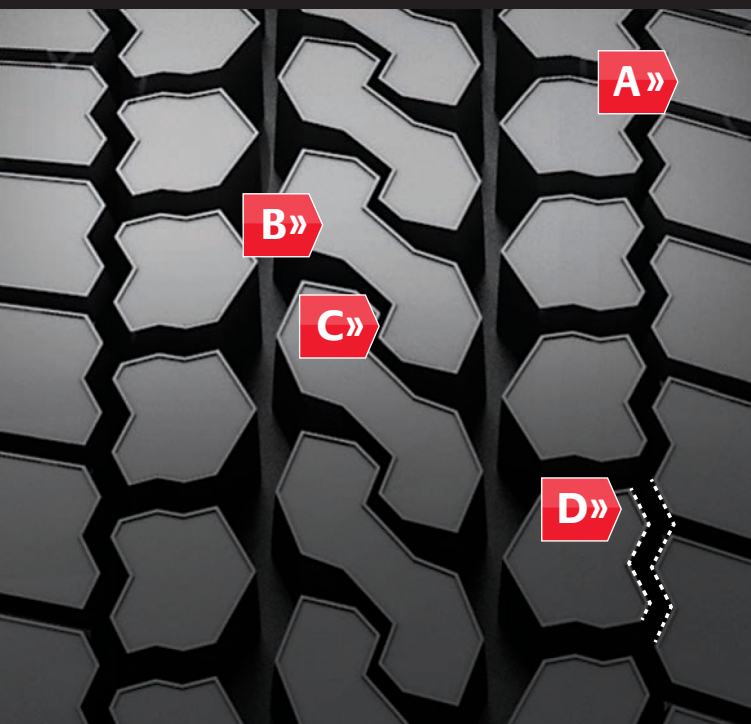

FD690 PLUS

LONG-AND
REGIONAL-HAUL
Drive Radial

CLASSIC

LONG LASTING & DURABLE

Recommended for use in single- and tandem-drive axle applications, the Firestone FD690 PLUS offers a 29/32nds tread depth for long original tread life. Multiple angled edges in each tread

element, along with aggressive center lugs, bite through water to promote wet traction.

Combine these features with outstanding casing durability and excellent retreadability, and the American-made FD690 PLUS goes the distance in over-the-road and regional-haul applications.

Firestone

FD690 PLUS FEATURES & BENEFITS

A»

A

SOLID SHOULDER RIB

.....
distributes weight and torque evenly to fight irregular wear

B»

B

CAP/BASE COMPOUNDING

combines a slow-wearing cap compound with a cool-running base that shields the casing from damaging heat to enhance retreadability

OPTIMIZED THREE-BELT CONSTRUCTION

optimized belt package achieves the casing durability and retreadability of a four belt design with a three-belt construction