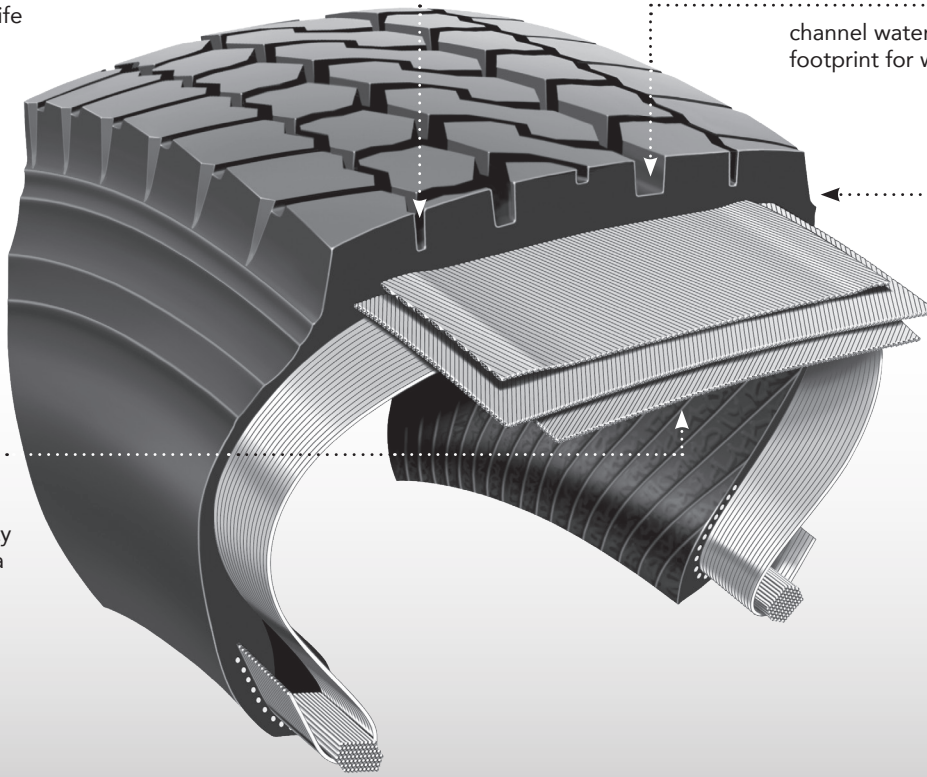

AGGRESSIVE CENTER LUGS

.....
help to improve traction in wet or dry conditions for the life of the tread

C»

C

TIE BARS

.....
control movement of center tread blocks to help minimize irregular wear, leading to longer original tread life

D»

D

MULTIPLE GRIPPING EDGES

.....
provide biting edges that help promote wet traction

29/32NDS TREAD DEPTH

for long original tread life and improved traction

WIDE CENTER GROOVES

channel water out of the footprint for wet traction

CAP/BASE COMPOUNDING

combines a slow-wearing cap compound with a cool-running base that shields the casing from damaging heat to enhance retreadability

OPTIMIZED THREE-BELT CONSTRUCTION

optimized belt package achieves the casing durability and retreadability of a four belt design with a three-belt construction