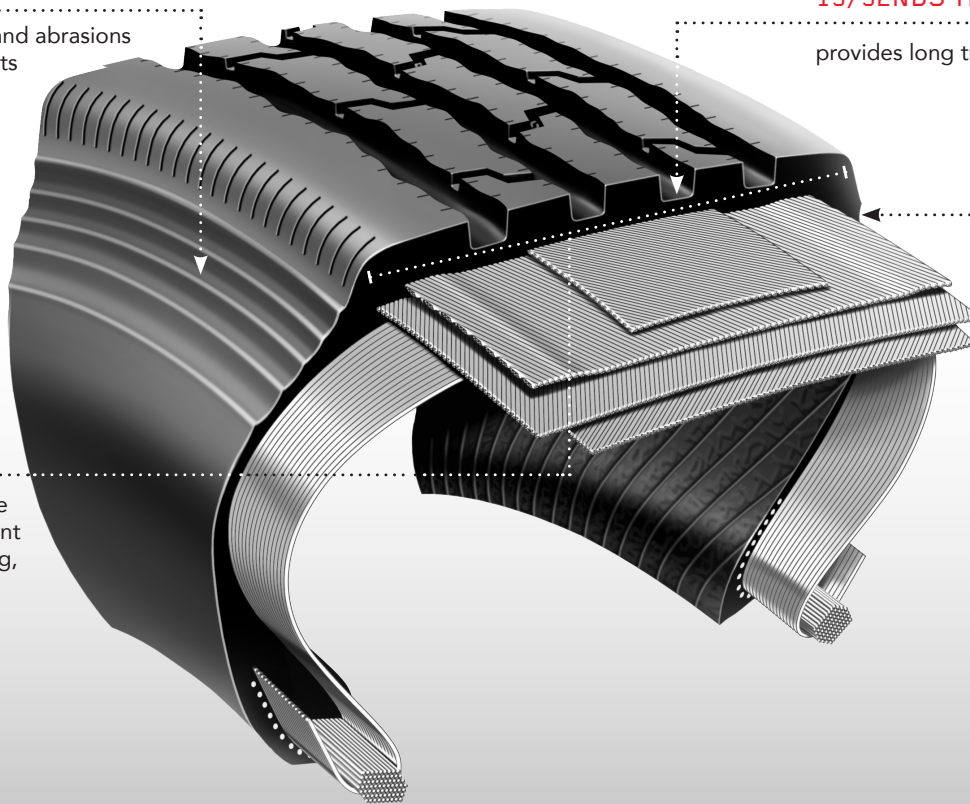

SIDEWALL PROTECTOR RIBS

help resist cuts, snags, and abrasions from curbing and impacts

19/32NDS TREAD DEPTH

provides long tread life

CAP/BASE COMPOUNDING

combines a slow-wearing cap compound with a cool-running base that shields the casing from damaging heat to enhance retreadability

WIDE TREAD

spreads load over a large area, distributing footprint pressure to promote long, smooth wear

FS560 PLUS TIRE SIZE	Load Range	Article Number	Weight [lbs/kg]	Meas. Rim [in]	Overall Diameter [in/mm]	Overall Width [in/mm]	Static Loaded Radius [in/mm]	Overall Width Loaded [in/mm]	Revs [per mile/km]	Tread Depth [32"/mm]	Max Load Capacity		Inflation Pressure [PSI/kPa]	Max Speed [mph/kph]
											Single [lbs/kg]	Dual [lbs/kg]		
11R22.5 ♦ metric	G	156-531	114 52	8.25	41.3 1050	10.8 275	19.3 491	11.8 300	503 312	19 15	6175 2800	5840 2650	105 720	75 120
11R22.5 ♦ metric	H	156-558	114 52	8.25	41.3 1050	10.8 275	19.3 491	11.8 300	503 312	19 15	6610 3000	6005 2725	120 830	75 120
11R24.5 ♦ metric	G	156-574	122 55	8.25	43.3 1101	10.7 272	20.3 516	11.7 297	480 298	19 15	6610 3000	6005 2725	105 720	75 120
11R24.5 ♦ metric	H	156-582	122 55	8.25	43.3 1101	10.7 272	20.3 516	11.7 297	480 498	19 15	7160 3250	6610 3000	120 830	75 120
255/70R22.5 metric	H	192-982	93 42	8.25	36.7 933	10.3 262	17.1 435	11.3 287	567 352	18 14	5510 2500	5070 2300	120 830	75 120
295/75R22.5 metric	G	156-566	111 50	8.25	40.3 1024	10.9 277	18.8 478	11.8 300	515 320	19 15	6175 2800	5675 2575	110 760	75 120
285/75R24.5 metric	G	156-590	116 52	8.25	41.5 1055	10.6 269	19.5 496	11.9 302	501 311	19 15	6175 2800	5675 2575	110 760	75 120

Warranty and additional technical information is available at FirestoneTruckTires.com, or from your dealer or truck stop.

♦ - TREAD DESIGN DIFFERENT FROM ONE SHOWN ABOVE
□ - TREAD DESIGN DIFFERENT FROM ONE SHOWN ABOVE

Driven by innovation for more than 100 years, Firestone has a tire that's right for you and your business. See why we like to say that those with passion, those with ambition and those with drive ... Drive a Firestone.

TO LEARN MORE, VISIT FIRESTONETRUCKTIRES.COM