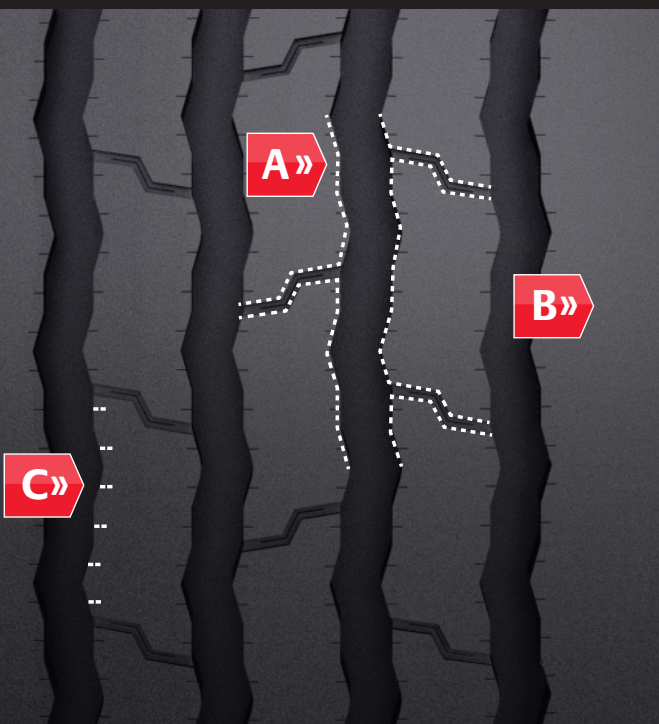

FS560 PLUS *OVER-THE-HIGHWAY* *All-Position Radial*

CLASSIC

Designed for demanding jobs in high scrub environments, the all-position Firestone FS560 PLUS offers features that contribute to long original mileage and strong traction, helping you go the distance in truckload, less-than-truckload, distribution, and pickup & delivery applications.

* LOW PROFILE PATTERN SHOWN HERE

Firestone

FS560 PLUS FEATURES & BENEFITS

A

WIDE FLOW-THROUGH GROOVES AND CROSS-RIB SIPES

enhance wet traction

B

SOLID SHOULDER DESIGN

stabilizes tread to resist side forces of high scrub environments and promote even wear

C

STRESS RELIEF SIPES

fight irregular wear on main ribs by absorbing rib edge stresses in the footprint

* LOW PROFILE PATTERN SHOWN HERE

SIDEWALL PROTECTOR RIBS

help resist cuts, snags, and abrasions from curbing and impacts

19/32NDS TREAD DEPTH

provides long tread life

CAP/BASE COMPOUNDING

combines a slow-wearing cap compound with a cool-running base that shields the casing from damaging heat to enhance retreadability